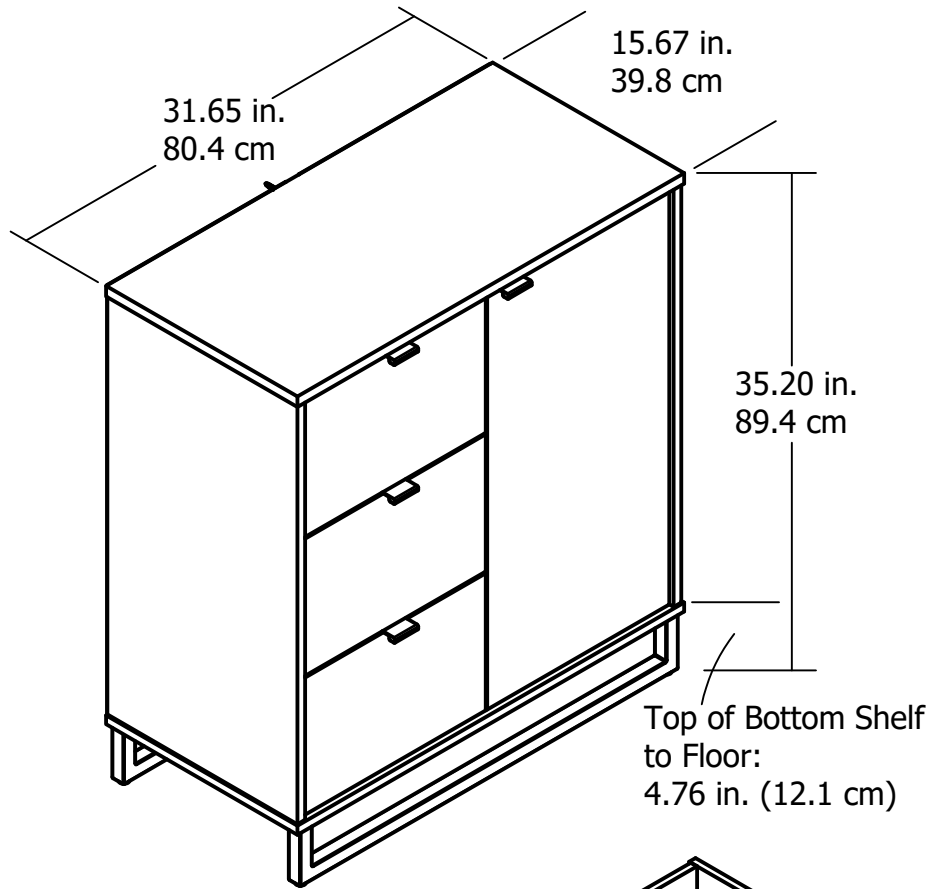

4817

Interior Drawer dimensions:
13.07 in. (33.2 cm) W
5.89 in. (14.95 cm) H
12.97 in. (32.96 cm) D
0.58 cubic feet each drawer

Wood Breakdown: 90%
Total storage: 5.38 cubic feet

Overall Product Size:
31.65"W x 15.67"D x 35.20"H
80.4cm W x 39.8cm D x 89.4cm H

Interior Storage dimensions:
(beyond door)
(2) storage spaces (adj heights)
14.41 in. (36.6 cm) W
29.69 in. (75.4 cm) H
14.69 in. (37.3 cm) D
3.64 cubic feet

Adjustable Shelf
Peg Hole Spacing:
2.52 in. (6.4 cm)
5 Positions

15 lbs / 6.8 kg
each drawer

Maximum Weight Capacities
Unit Weight: 76 lbs. (34.5 kg)