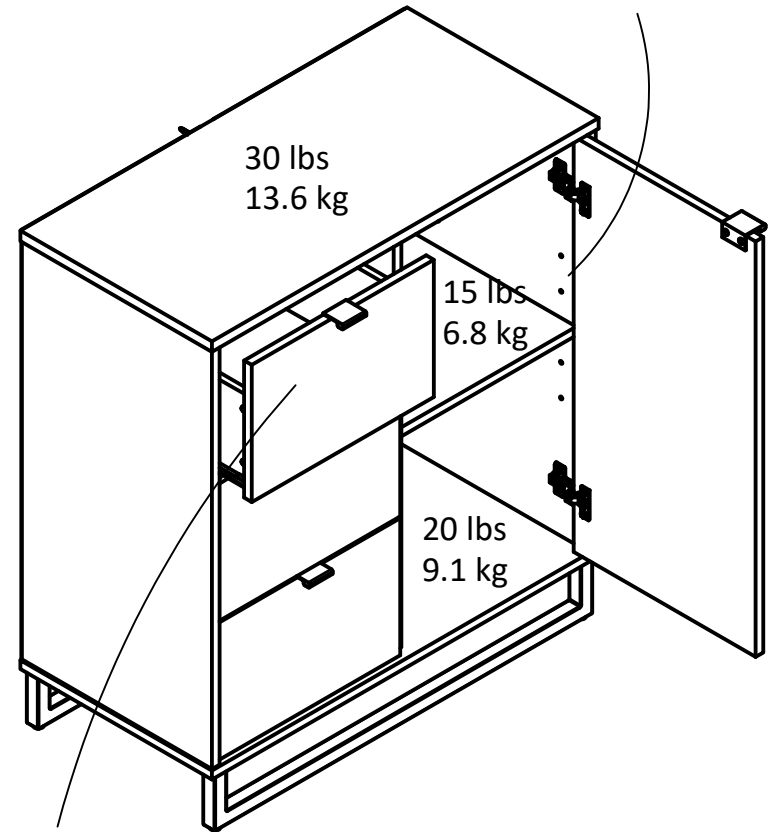

4817

Interior Drawer dimensions:
13.07 in. (33.2 cm) W
5.89 in. (14.95 cm) H
12.97 in. (32.96 cm) D
0.58 cubic feet each drawer

Wood Breakdown: 90%
Total storage: 5.38 cubic feet

Overall Product Size:
31.65"W x 15.67"D x 35.20"H
80.4cm W x 39.8cm D x 89.4cm H

Interior Storage dimensions:
(beyond door)
(2) storage spaces (adj heights)
14.41 in. (36.6 cm) W
29.69 in. (75.4 cm) H
14.69 in. (37.3 cm) D
3.64 cubic feet

Adjustable Shelf
Peg Hole Spacing:
2.52 in. (6.4 cm)
5 Positions

15 lbs / 6.8 kg
each drawer

Maximum Weight Capacities
Unit Weight: 76 lbs. (34.5 kg)